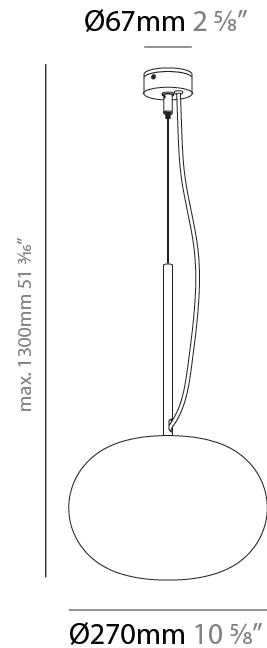

PROJECT	
TYPE	
SPECIFIER	
QUANTITY	
DATE	

SPAN SUSPENSION

D91235

base number

1. To build a product code in our configurator select the specify button on the base model # product page
2. To build a manual product code on this datasheet choose from the options listed below in blue font and add the suffix to the base model #

GENERAL

Series: Span
Brand: Milan
Division: Design
Mounting Type: Suspension
Mounting Location: Ceiling
Subcategory: Pendant

PHYSICAL

Shape: Sphere
Diameter (mm): 270
Diameter (in): 10 ⁵/₈
Height (mm): 365
Height (in): 14 ³/₈
Max. Overall Height (mm): 3000
Max. Overall Height (in): 118 ¹/₈
Light Distribution: Direct / Indirect
Diffuser: Glass - Opal
Fixture Finish: MBQ
Fixture Material: Glass / Metal
Cable Details: 2635mm / 103 3/4" Cable

ELECTRICAL

Number of Lamps: 1
Lamp Type: LED Retrofit
Bulb Included: Bulb Not Included
Max. Wattage Per Lamp (W): 13
Lamp Base: E26
Input Voltage (V): 120
Upon Request: GU24 / 277Vac

LED

OPTICAL

RATINGS AND CERTIFICATIONS

Certified By: Certified for North American Standards
IP rating: IP20